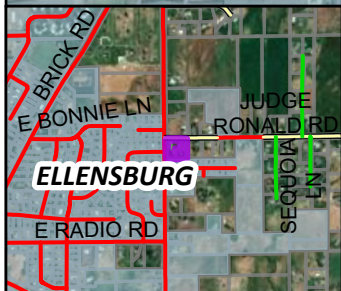

# BL-26-00006 RLM Rentals

<h2>Aerial View</h2>		
<p>Microsoft, Vantor, Vantor</p>		<h1>2026</h1>
<p>Coordinate System: NAD 1983 StatePlane Washington South FIPS 4602 Feet</p>		

N

0 75 150 Feet

0 25 50 Meters