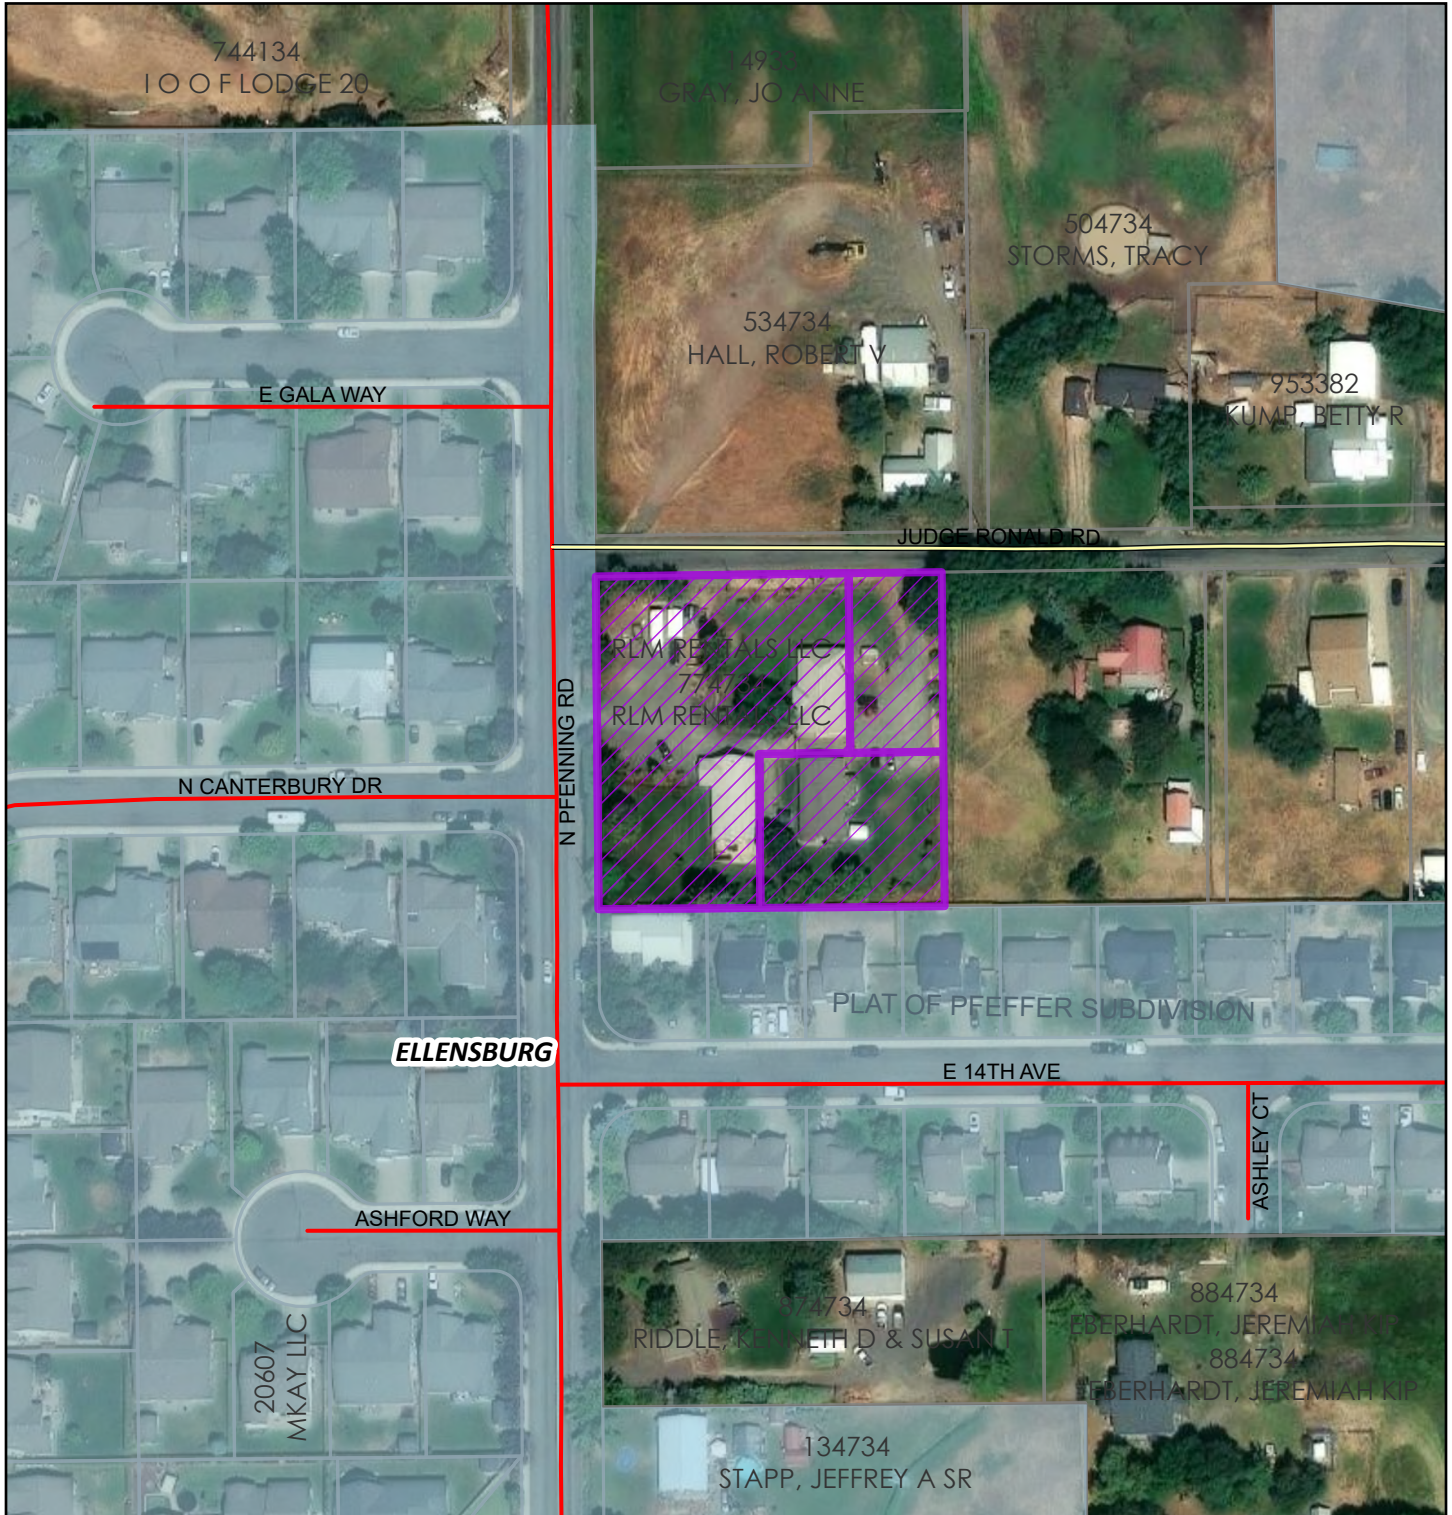

# BL-26-00006 RLM Rentals

<h2>Aerial View</h2>		
<p>Microsoft, Vantor, Vantor</p>		<h1>2026</h1>
<p>Coordinate System: NAD 1983 StatePlane Washington South FIPS 4602 Feet</p>		

N

0 75 150 Feet

0 25 50 Meters